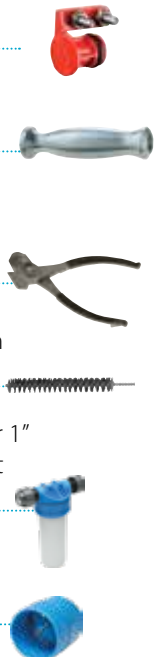

Long Conn. piece Aluminum
for External Connector (for THF)
02209024

External Connector
for 25mm PVC Pipe
02205035

1/4" Stainless Steel
Bolts x 10mm (3/8")
02209017
2 units

1/4" Stainless Steel Nut
02209018
2 units

Accessories

Sealing Plug for
Mid Line Pressure
Regulator
02205688

Nipple
Assembly Tool
02205420

Pliers for
Dismantling
Nipples
02205616

Sight Tube Brush
02205424

Siliphos Softener 1"
In/Out 32mm Kit
02205903

Chamfering Tool
02207514

Compact Turkey Drinker

Clip
02100044

20m Nylon Cord
(2m per Drinker)
02100082

Cord Adjuster
02100010

Handle Hook
02140018

Water Level
Adjuster
02140009

Mechanism Top
02140012

Mechanism Lock
Collar
02140011

Stainless Steel Spring
02104039

Washer
02140017

Washer Support
02140015

Mechanism Body
02140013

Down Spout
02140014

Bell
02104033

Hanger Rod
02104038