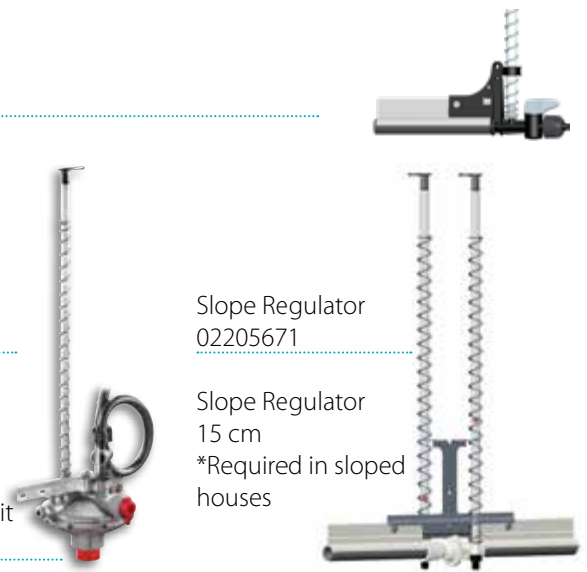

For Adult Turkeys

Turkey Heavy Finish
(THF)
02205534
Nipple not included

Pressure Management Systems

For THF

Pressure Gauge with Needle
02205221

Line Head 0-250 cm
02206703

Needle Pressure Gauge
Adaptor
02209183

Line End Kit 1/2" blind sight tube
02205769

Slope Regulator*
02205224

Slope Regulator 15 cm w/o pressure indicator
*Required in sloped houses

For SESA

Line End
02205772

Line Head
02205730

Mid House Kit
02205751

Slope Regulator
02205671

Slope Regulator
15 cm
*Required in sloped
houses

List of Parts per 3m section

Nylon Cord
in 50m (164') Rolls
02100084
(approx. 3m (10') per section)

Cord Adjuster
02100010
1 unit

Suspension Clip
02209016
1 unit
(also used as shocker wire holder when
installed in pullet and breeder houses)
(Pullets & Breeders: 4 units)