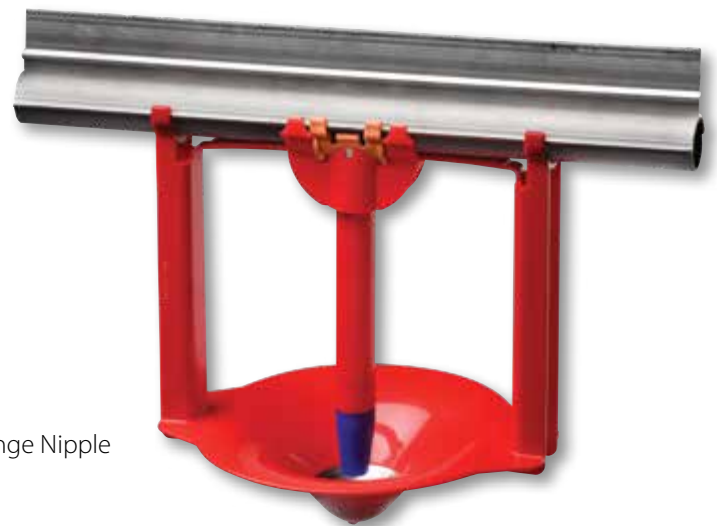

Turkey Heavy Finish - THF

PLASSON'S Turkey Heavy Finish releases fresh water by the slightest touch in 360°, supplying your Adult Turkeys with all the water they require.

Suitable for turkeys up to 23Kg (50lbs)

With PLASSON'S THF you can ensure:

- Constant supply of fresh water
- A uniform and heavy weight flock
- Lower mortality
- Drier litter
- Healthier birds
- Cups are kept clean through natural drinking (No need of cup cleaning)

General Guidelines

- Ideal for Adult Turkey Hens and Toms
  - 25 - 35 Turkey Hens per THF
  - 25 - 30 Turkey Toms per THF
- Recommended Nipple to install with THF - PLASSON Orange Nipple