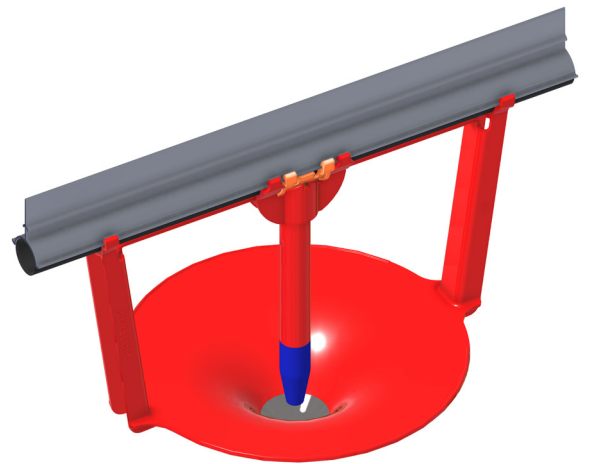

Large Turkey Heavy Finish (LTHF) For Adult Turkeys

Large Turkey Heavy Finish - LTHF (02205842)

PLASSON LTHF supplies the required water quantity at the right flow rate for adult turkeys weighing up to 23 kg (50 lbs). The drinker is designed to initiate water supply by the slightest touch from 360°.

With PLASSON'S LTHF you can ensure:

- Constant supply of fresh water
- A uniformed and heavy weight flock
- Lower mortality
- Exceptionally dry litter
- Healthier birds
- Cups are kept clean through natural drinking (No need for cup cleaning)
- Enlarged cup enables more water and ensures less spillage
- High pressure in lines enables installing in sloped houses

General Guidelines

- Ideal for Adult Turkey Hens and Toms
 - 25 - 30 Turkey Hens per LTHF
 - 20 - 30 Turkey Toms per LTHF
- Recommended Nipple for LTHF installation - PLASSON Orange Nipple